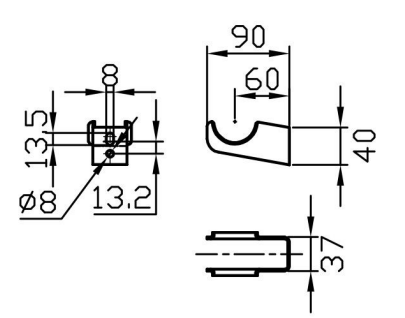

Imperia 2 Column Horizontal 600 x 1460mm. Bare Metal

Technical Drawing

Unit: mm

Eastbrook 

Eastbrook Road, Gloucester GL4 3DB
 Technical Helpline : 01452 317890
 Mon - Fri / 8am - 5pm
 Email : technical@eastbrookco.com