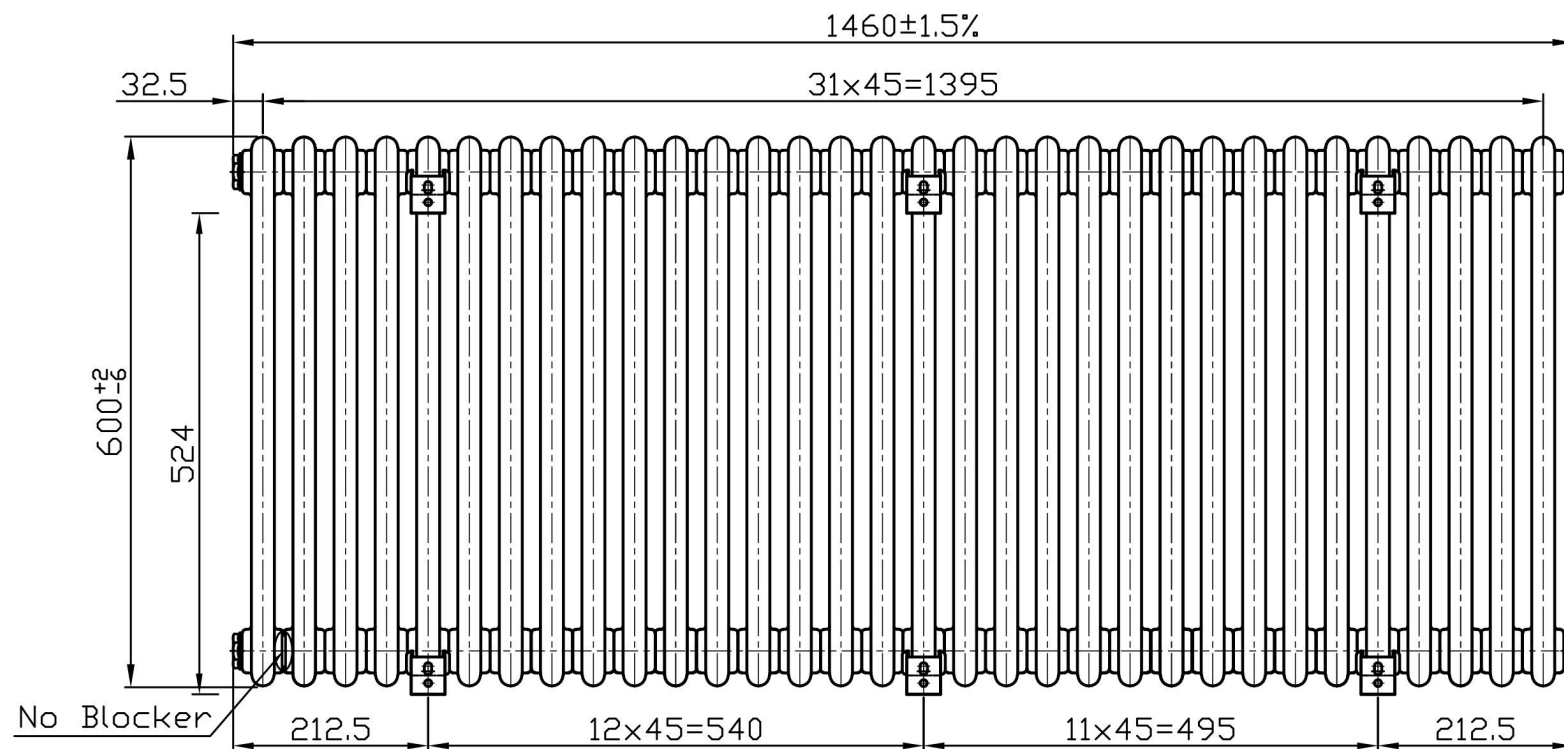

Imperia 2 Column Horizontal 600 x 1460mm. Bare Metal

Technical Drawing

Unit: mm

Eastbrook 

Eastbrook Road, Gloucester GL4 3DB
 Technical Helpline : 01452 317890
 Mon - Fri / 8am - 5pm
 Email : technical@eastbrookco.com