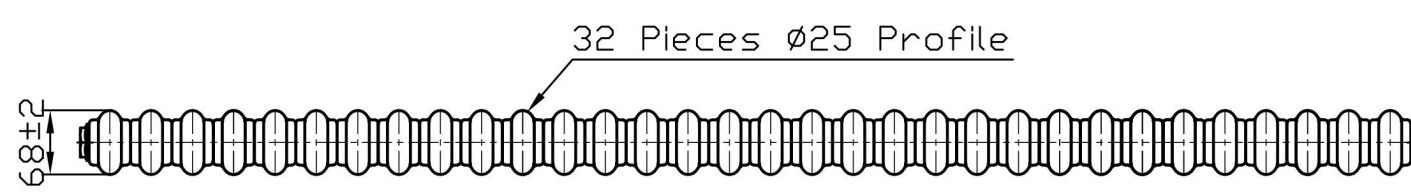

Imperia 2 Column Horizontal 600 x 1460mm. Bare Metal

Technical Drawing

Unit: mm

Eastbrook 

Eastbrook Road, Gloucester GL4 3DB
 Technical Helpline : 01452 317890
 Mon - Fri / 8am - 5pm
 Email : technical@eastbrookco.com