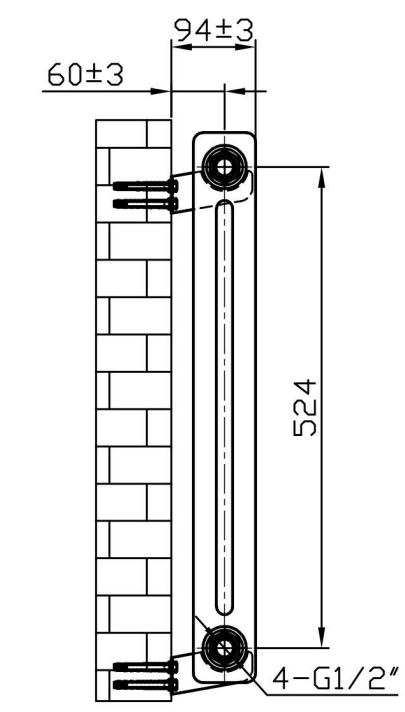

Imperia 2 Column Horizontal 600 x 1460mm. Bare Metal

Technical Drawing

Unit: mm

Eastbrook 

Eastbrook Road, Gloucester GL4 3DB
 Technical Helpline : 01452 317890
 Mon - Fri / 8am - 5pm
 Email : technical@eastbrookco.com